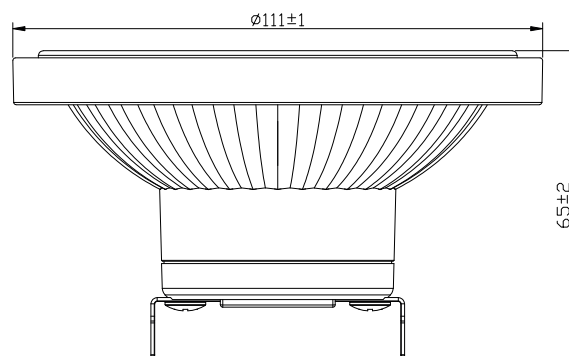

TECHNICAL DATA

TYPE

Professional LED Spot for Interior Lighting.

Model:	
Format:	Round
Location:	Interior
Wattage:	18W
Materials:	-
Led Color:	3000K / 4000K / 6500K
Product Dimension:	111*66mm
IP Code:	20
Fixation:	Recessed
CRI :	80
Lumen Output:	1800LM
Frequency:	50/60 Hz
Beam Angle:	15°, 45°

DIMENSION DRAW

INDOOR